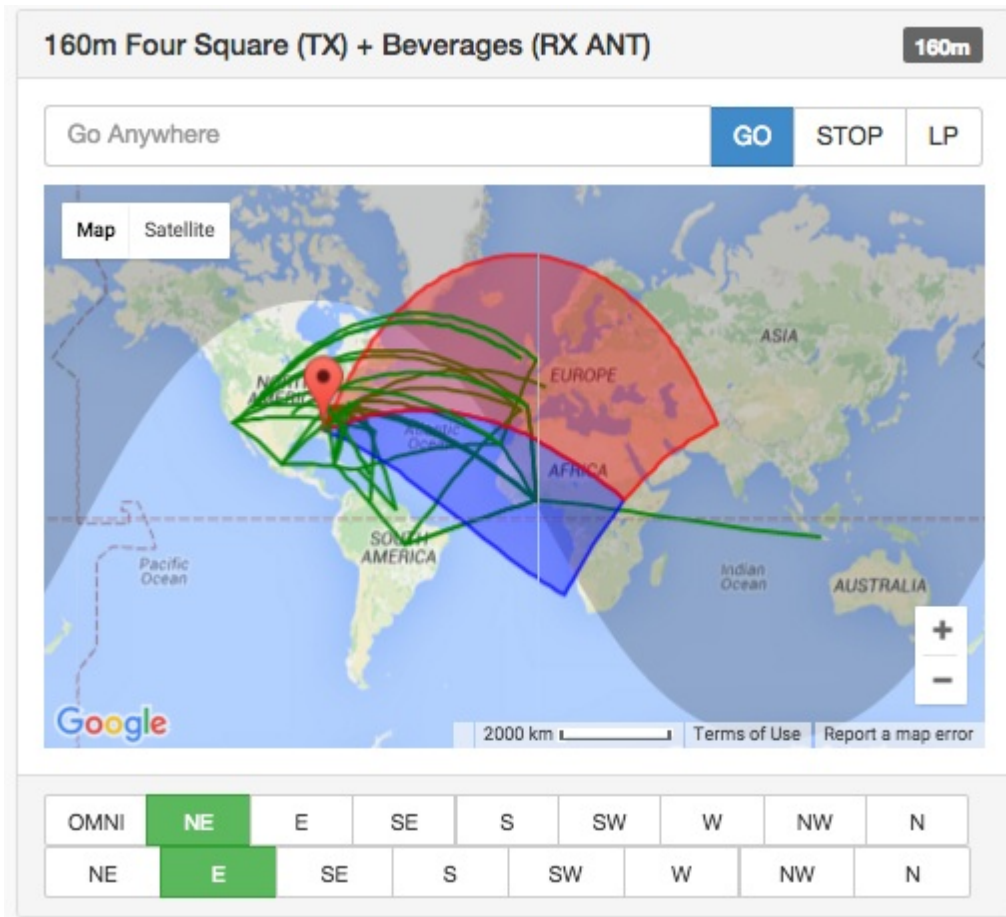

W4/Atlanta

We have two big additions to this mega-station!

Four-Square on 160m

The 160m four-square is switchable between eight different directions, providing enhanced transmit capability on the Top Band. These antennas are marked in **red** on the map.

Beverages on 160m, 80m, and 40m

These receive-only antennas are also available in eight directions across three bands. They are marked in **blue** on the map.

IMPORTANT NOTE: You must have **RX ANT** enabled to hear the beverages.