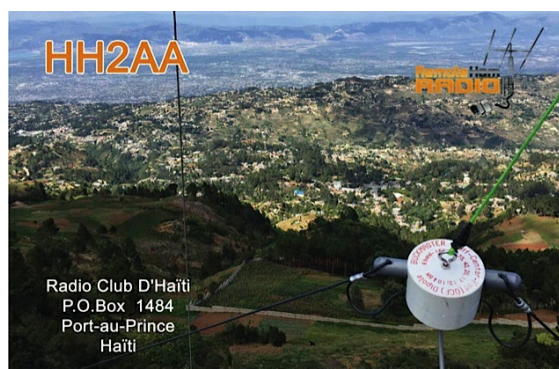

HH2AA Coming soon

Ready to experience the other side of the pileup? We are very pleased to announce a new site coming to the RHR console in January 2016! Operators will now have the opportunity to BE THE DX at 6300' ASL as HH2AA at the same time contributing to publicizing a wonderful cause! HH2AA is the special callsign that supports the [Haïti Air Ambulance service](#). The first and only air ambulance that exists in Haïti today. RHR is very proud to be a part of this amazing